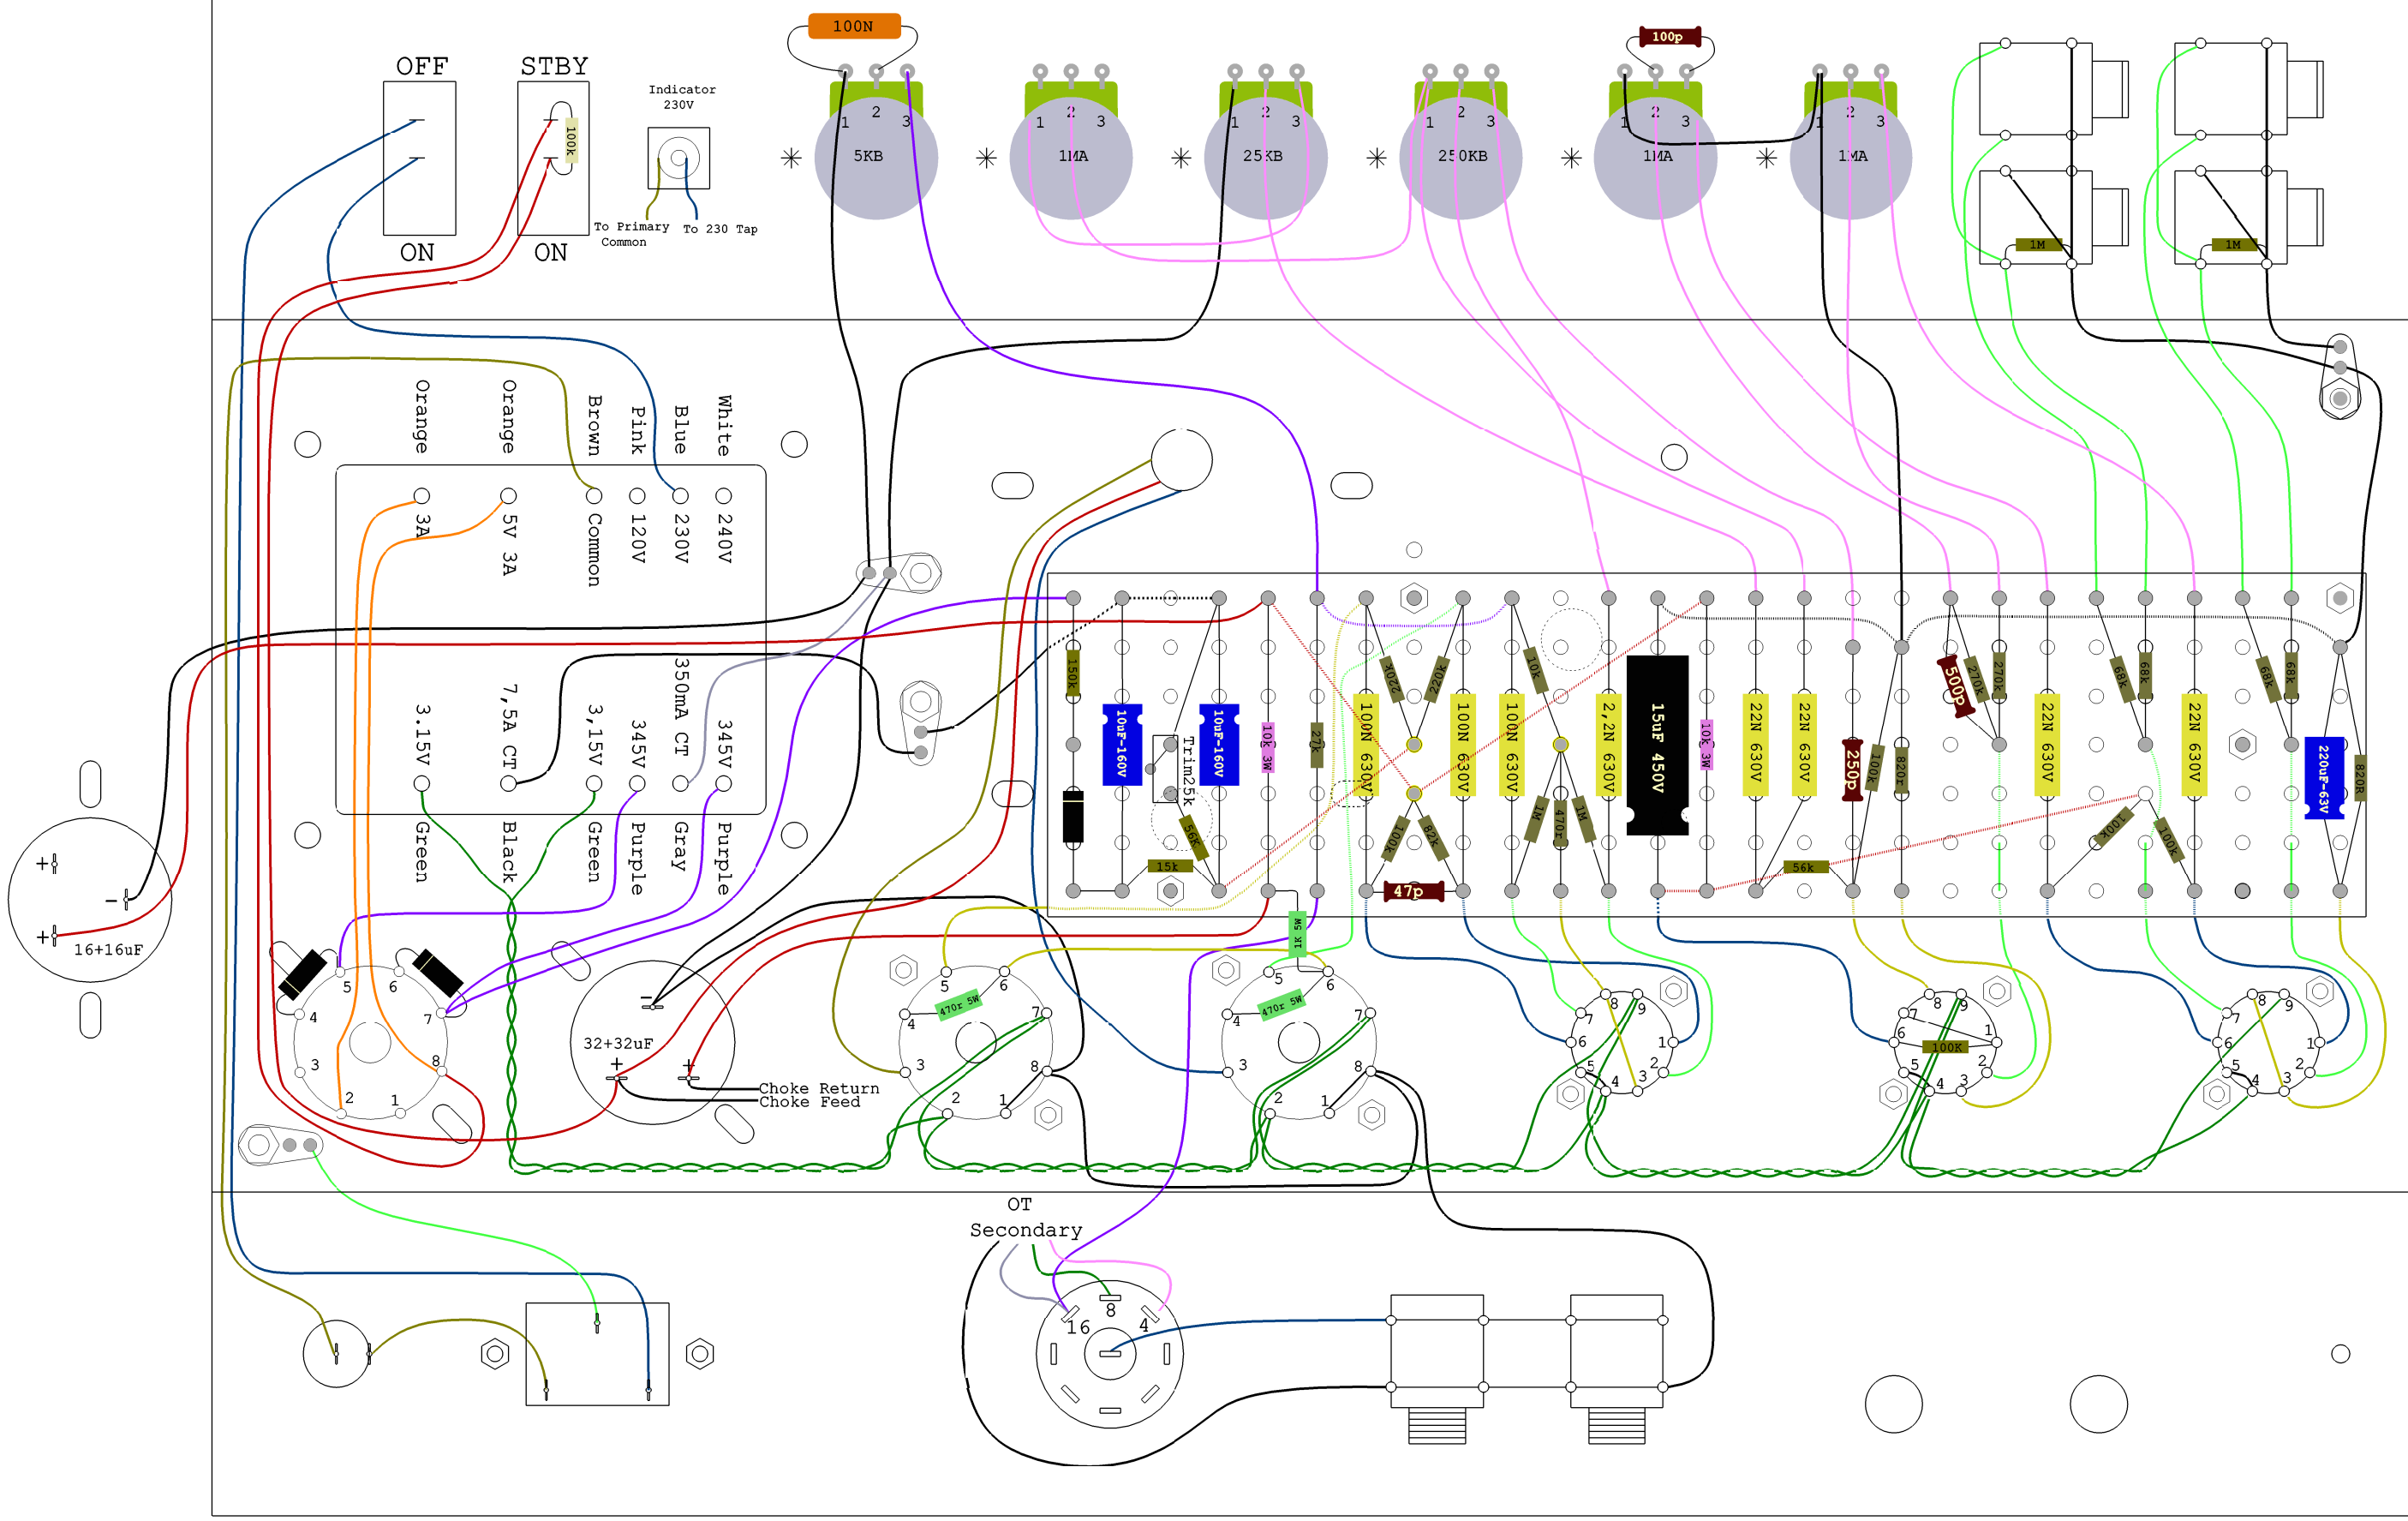

PRESENCE 5KB BASS 1MA MIDDLE 25KB TREBLE 250KB VOL 1MA VOL 1MA

* Pot assembly:
install 2 washer inside and 1 outside